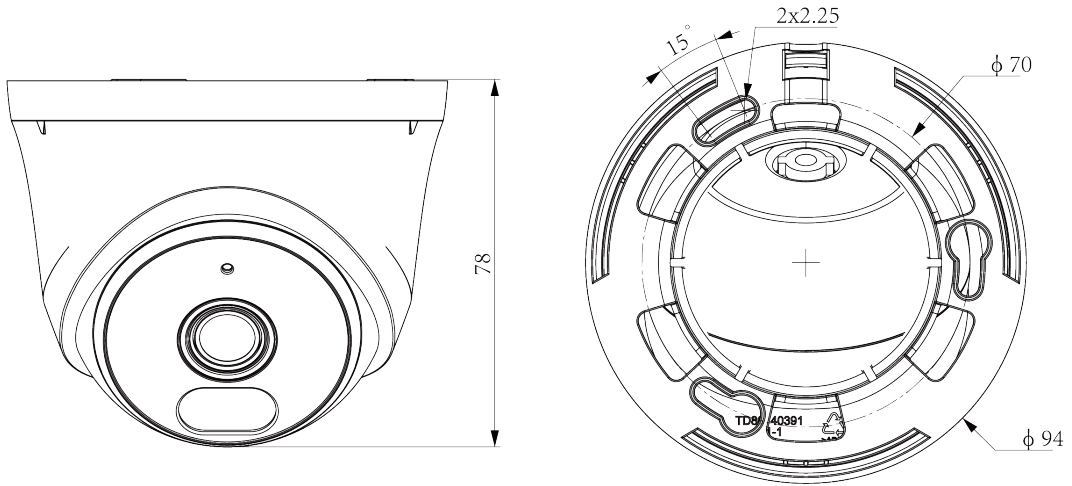

TC-C320N Spec:AK/I3W/E/Y/2.8mm/V2.0

2MP Fixed Color Maker Turret Camera

AK Series

KEY FEATURES

- Plastic housing
- Up to 2MP,1920×1080@30fps
- S+265/H.265/H.264B/H.264M/H.264H
- Color:0.02Lux@(F1.6,AGC ON),B/W:0Lux with IR
- IR range up to 30m
- 1× Built-in Mic
- Operating conditions -30°C~60°C(-22°F~140°F), ≤95%RH
- PoE:IEEE 802.3af,Max. 2.5W

SPECIFICATIONS

Camera	
Image Sensor	1/3" CMOS
Min. Illumination	Color:0.02Lux@(F1.6,AGC ON),B/W:0Lux with IR
Shutter Time	1s~1/100000s
Day&Night	IR-cut filter with auto switch (ICR)
Smart IR	Yes
WDR	DWDR
S/N	>47.8dB
Angle Adjustment	0~340°(P); 0~75°(T); 0~360°(R)
Lens	
Lens Type	Fixed focal lens
Focal Length	2.8mm
Lens Mount	M12
Aperture Range	F1.6
Aperture Type	Fixed
Field of View	94.4°(H); 53.2°(V); 108.2°(D)
DORI Distance	Detect:41.48m Observe:16.46m Recognize:8.3m Identify:4.1m
Illuminator	
IR LEDs	2
IR Distance	Up to 30m
Wavelength	850nm
White LEDs	2
Whitelight Distance	Up to 15m
Compression Standard	
Video Compression	S+265/H.265/H.264B/H.264M/H.264H
Video Bit Rate	32k~4Mbps
Audio Compression	G.711A/G.711U
Audio Sampling Rate	8kHz
Image	
Max. Resolution	2MP,1920×1080@30fps
Main Stream	PAL:25fps(1920×1080, 1280×720, 704×576, 640×480) NTSC:30fps(1920×1080, 1280×720, 704×480, 640×480)
Sub Stream	PAL:25fps(704×576, 704×288, 640×360, 352×288) NTSC:30fps(704×480, 704×240, 640×360, 352×240)
BLC	Yes

DIMENSIONS (Unit: mm)

Assembly diagram of Junction Box

TC-P54BM Spec:V5