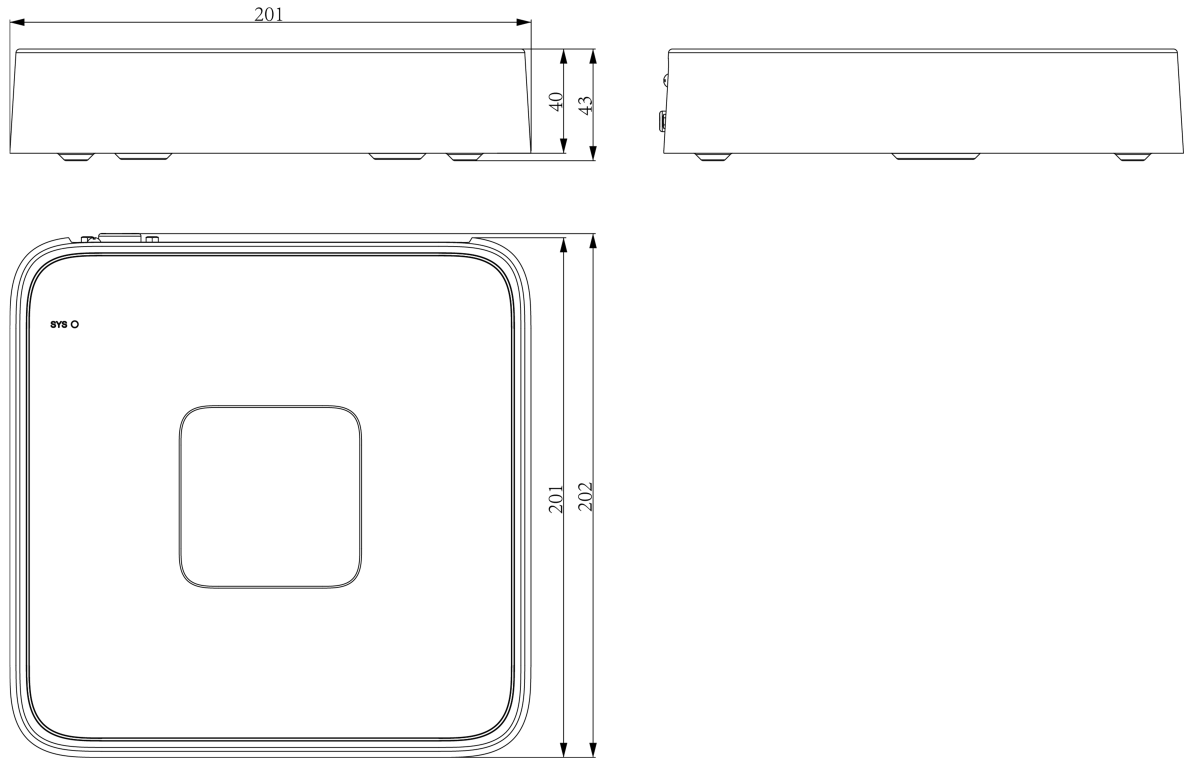

TC-R3104 Spec:I/B/P4/C/Eu/L/S/V2.0

1HDD 4ch PSE NVR

AK Series

KEY FEATURES

- Up to 4-ch IP camera accesses
- Incoming/Outgoing bandwidth: 60Mbps/40Mbps
- S+265, H.265, S+264, H.264 video formats
- Max. decoding capability: 6MP(30fps)×1 or 1080P(30fps)×4
- Up to 4 channels-ch synchronous playback
- Up to 6 TB capacity for each HDD
- Simultaneous HDMI and VGA outputs
- HDMI output at up to 1080P resolution
- 1×RJ-45, 10/100 Mbps self-adaptive Ethernet port
- PoE interface, 4×RJ45, 10/100 Mbps self-adaptive Ethernet port
- S+ 265 compression effectively reduces the storage space by up to 75%
- Support cloud upgrade

HDD Capacity	Up to 6 TB capacity for each HDD
External Port	
USB	2×USB2.0
HDMI	1×HDMI
VGA	1×VGA
Network Interface	1×RJ-45, 10/100 Mbps self-adaptive Ethernet port
SATA	1×SATA interface
PoE	
PoE Interface	4×RJ45, 10/100 Mbps self-adaptive Ethernet port
PoE Budget	28W
Power per PoE Port	28W
Standard	IEEE 802.3 af/at
General	
UI Language	English; Spanish; Italian; Turkish; French; Polish; Dutch; Hebrew; German; Portuguese
Power Supply	DC48V
Power Consumption	<10W(without HDD&without PoE)
NetWeight	0.44kg
GrossWeight	0.81kg
Boundary Dimensions	200(L)200(W)43(H)mm
Package Dimensions	315(L)70(W)235(H)mm
Operating Temperature	-10°C~+55°C (+14°F~+131°F)
Operating Humidity	10%~90%RH (non-condensing)
Storage Temperature	-20°C~+60°C (-4°F~+140°F)
Package Kit	Network Video Recorder×1; Screw Pack×1; Mouse×1; European Standard Power Adapter(DC48V 1A)×1; Instructions×1; Parts List×1

DIMENSIONS (Unit: mm)

Physical Interfaces